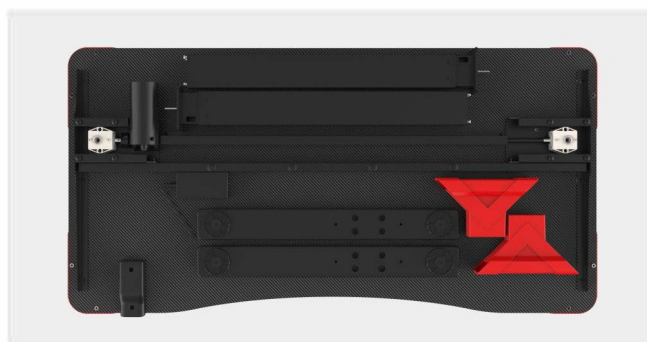

2 Everything in One Box

Easy for transportation & installation.